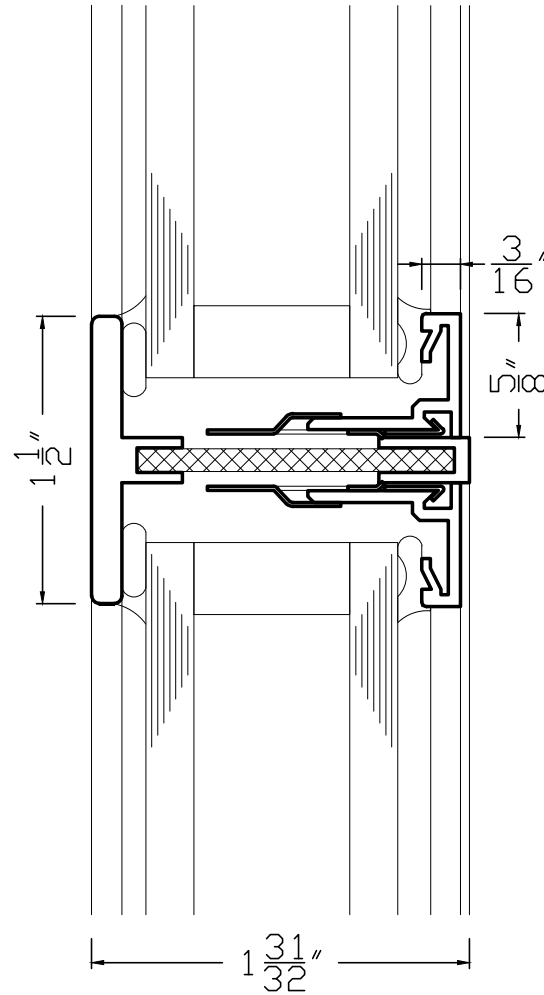

T5000 FIXED FRAME – MUNTIN DETAILS

| '20

WINDOWS + DOORS + MORE